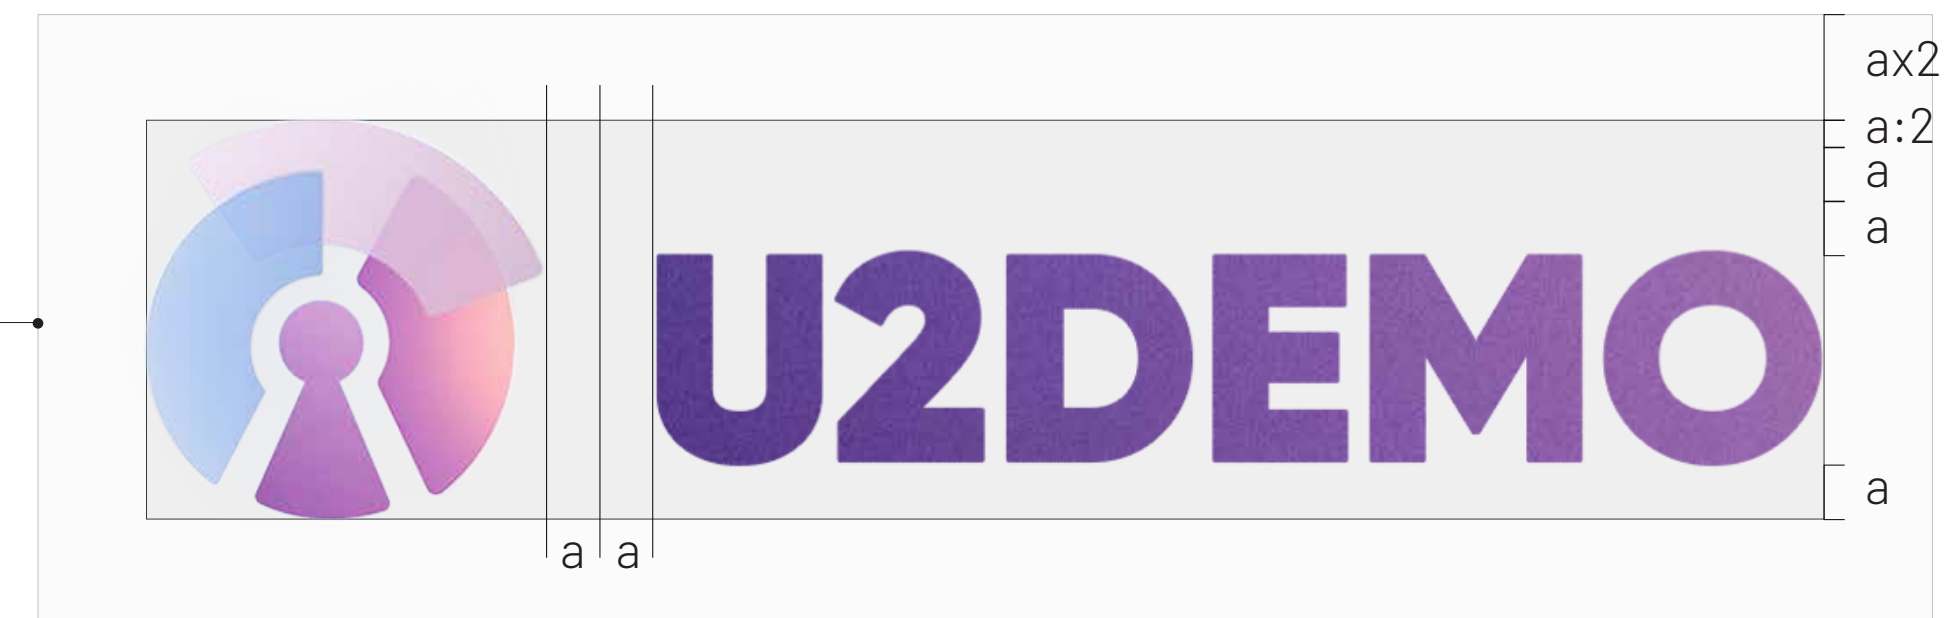

# Backgrounds

**U2DEMO**

**U2DEMO**

**U2DEMO**

**U2DEMO**

**U2DEMO**

# Dimensions

This is the smallest dimension that the logo can be.

Vertical

Smallest size

Icon  
Bellow 3 cm we use  
only the icon

Horizontal

Icon  
Bellow 3 cm we use  
only the icon