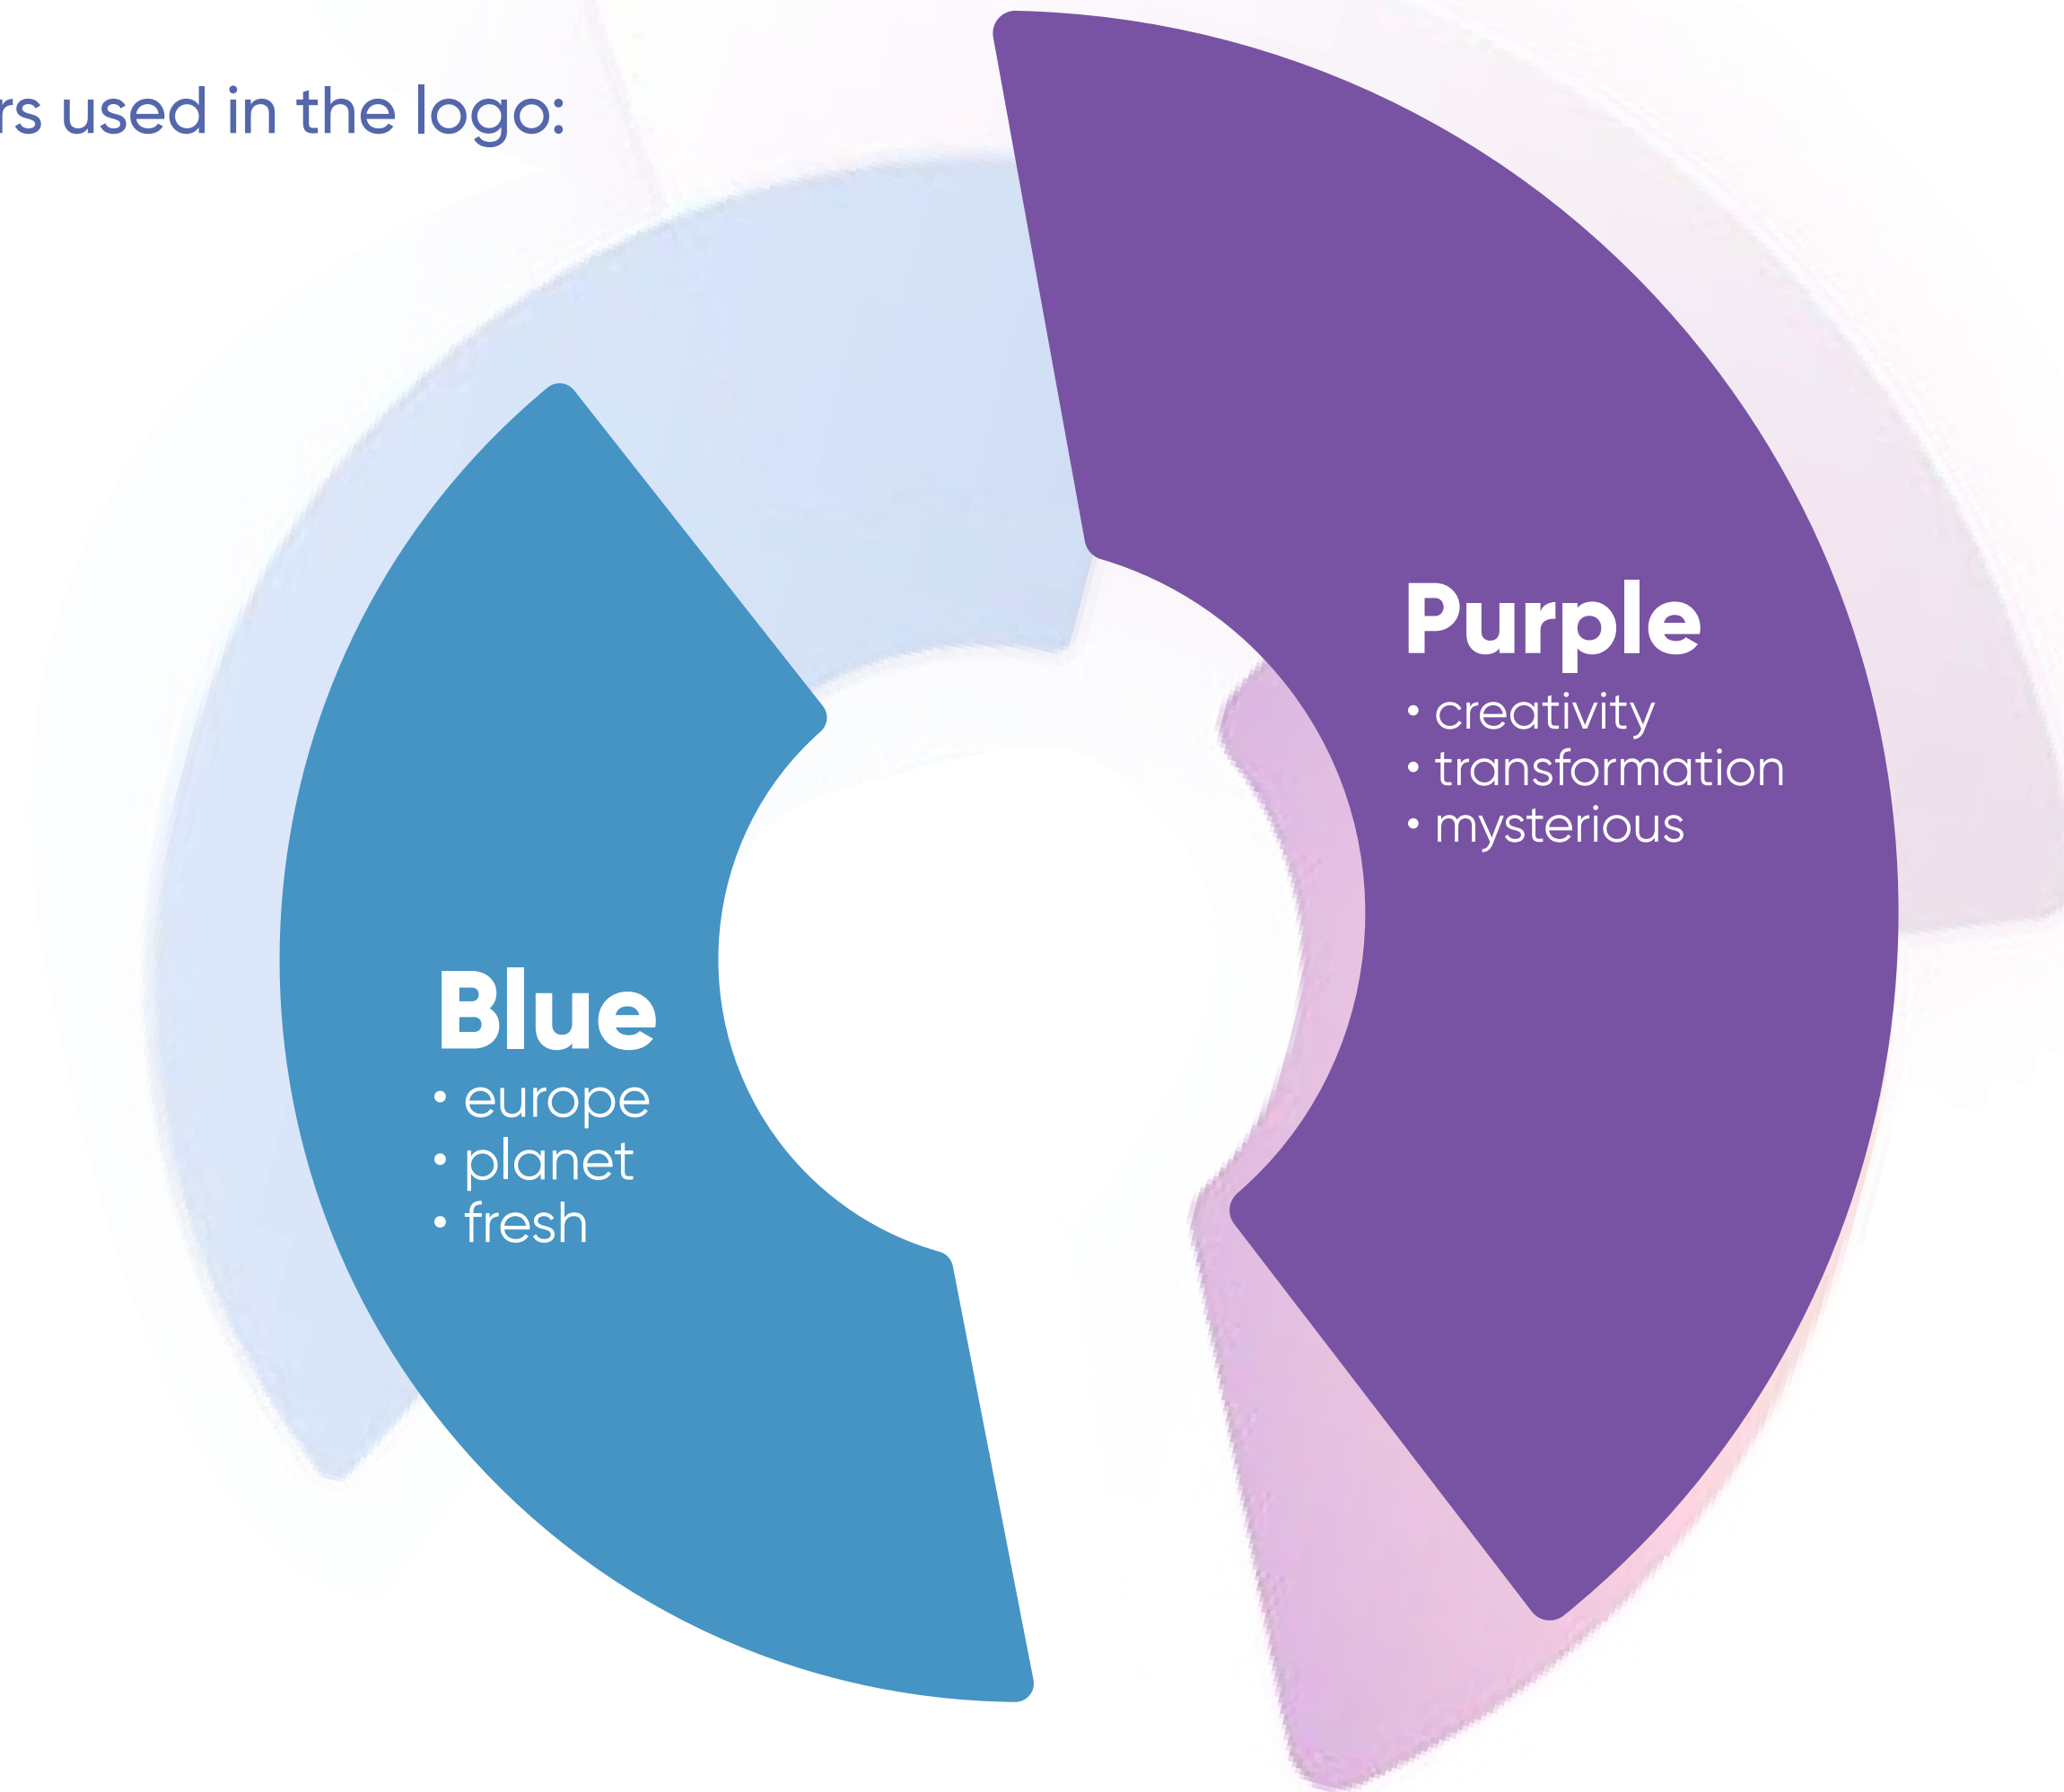

# Concept

Our logo is a combination of these key words:

- Opensource
- Social Equity
- Power Supply
- Blockchain
- Community

# Logo Versions

Vertical

**U2DEMO**

Horizontal

**U2DEMO**

# Logo Colors

These were the main colors used in the logo: